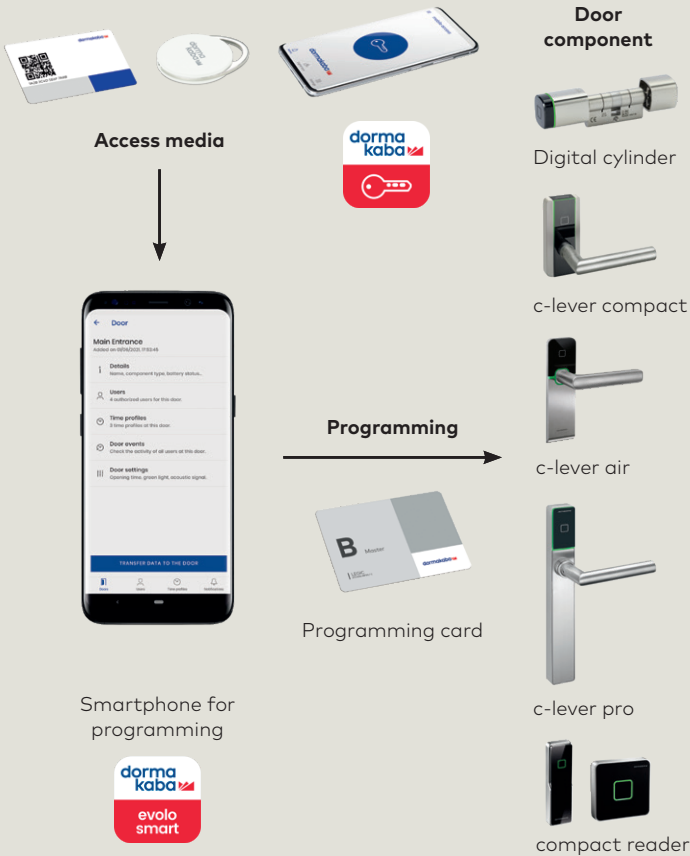

dormakaba evolo smart

Smart and modern
Access for your
Home

Welcome home – walk right in

Whether for your children, your neighbours or your partner: the evolo smart app allows you to organise all access rights quickly and easily. It helps you to organise your busy life, because with the evolo smart app you keep your options open. Issue new access media such as a card or a key fob, and delete them whenever you want.

You can enter with your smartphone

In addition to the key fobs and cards, you also can use your smartphone as an access medium. To authorise it, just get a digital key via the evolo smart app. Send it electronically to the smartphone on which you have downloaded the free dormakaba mobile access app. Then, just walk right in.

evolo smart makes your door smart

Do you want to grant certain people access to your home - but not all the time? No problem. With the evolo smart app, you define who can open your door and when. For example, the nanny or the cleaning specialist only can enter at certain days and times. Good to know, you can track door events, so you see who entered and left your house and when.

How it works

With the free evol smart app, you define who has access to your home.

If you would like to give time-limited access to certain individuals, just define the time profile simply by tapping on the app. Use the app to issue and delete access media and update your door components. The status information of the door is shown directly on your smartphone.