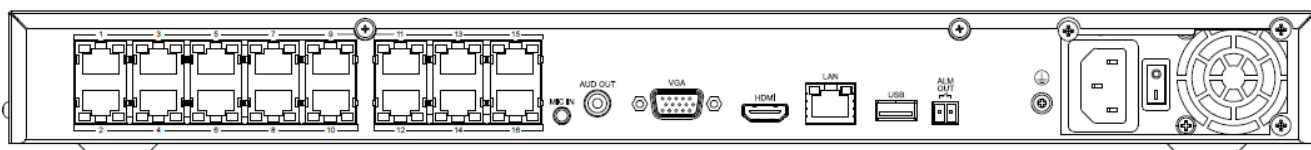

Technical specifications are subject to changes without notice.

Urmet S.p.A. | Via Bologna, 188/C | 10154 TORINO (ITALY)

T +39 011.24.00.000

info@urmet.com | urmet.com

CUSTOMER SERVICE +39 011.23.39.810